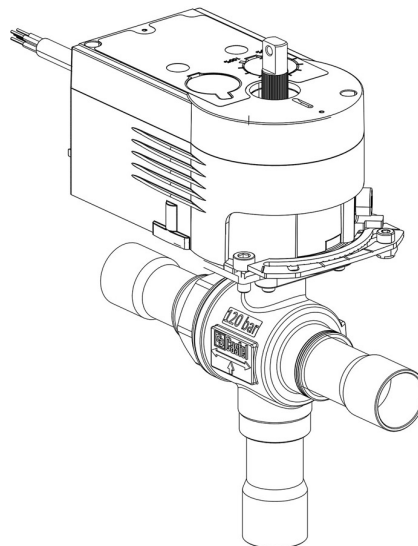

Product Code

**6697EM/7A6**

3-Ways Motorized Ball Valve CO2

7/8" ODS 230V

PS = 130 bar

## Product details

Part number (1) 6697EM/7A6

Part number (1)

Connections ODS Ø [in.] 7/8"

Connections ODS Ø [mm] 22

W Ø [mm] -

P/N Actuator 9700/RA6

Torque [Nm] 10

Ball port Ø [mm] 19

Kv [m<sup>3</sup>/h] 10,7

PS [bar] 130

TS [°C] min. -40

TS [°C] max. +150

Package pcs 1