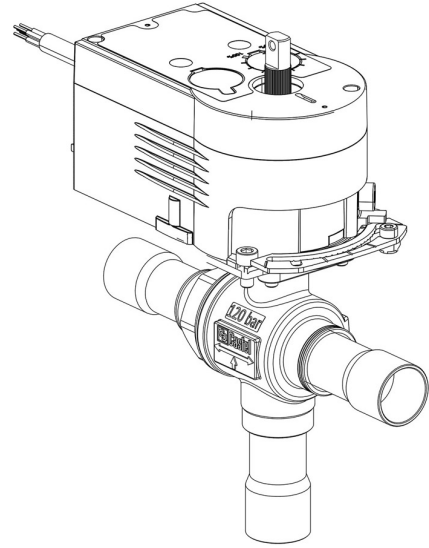

Product Code

6697EM/6A6

3-Ways Motorized Ball Valve-CO2

3/4" ODS 230V

PS = 130 bar

Product use

Accessories for use with refrigerant R744.

Product details

Part number (1) 6697EM/6A6

Part number (1) NEW

Connections ODS Ø [in.] 3/4"

Connections ODS Ø [mm] -

W Ø [mm] -

P/N Actuator 9700/RA6

Torque [Nm] 10

Ball port Ø [mm] 13,5

(1): including actuator and mounting plate
NB: proportional flow versions available