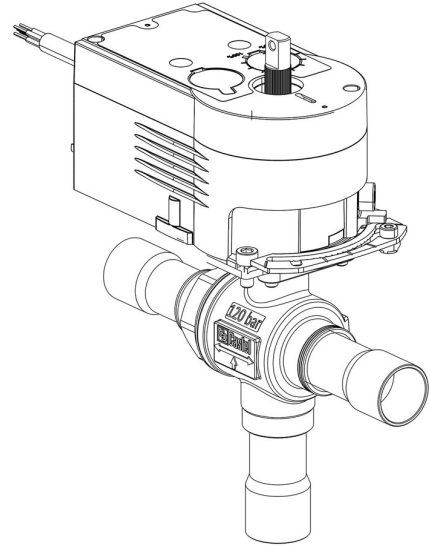

Product Code

6697EM/4A6

3-Ways Motorized Ball Valve-CO2

1/2" ODS 230V

PS = 130 bar

Product use

Accessories for use with refrigerant R744.

Product details

Part number (1) 6697EM/4A6

Part number (1) NEW

Connections ODS Ø [in.] 1/2"

Connections ODS Ø [mm] -

W Ø [mm] -

P/N Actuator 9700/RA6

Torque [Nm] 10

Ball port Ø [mm] 13,5

(1): including actuator and mounting plate
NB: proportional flow versions available