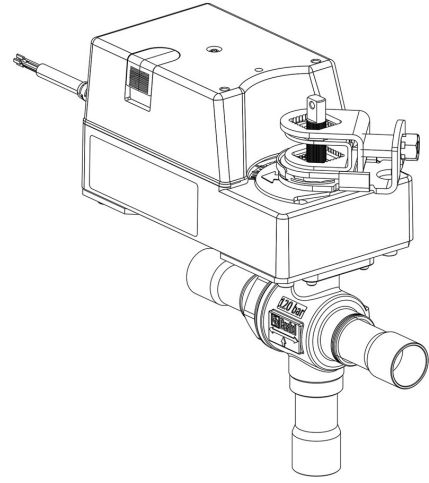

# 6697EM/13A6

3-Ways Motorized Ball Valve CO2

1.5/8" ODS 230V

PS = 130 bar

### Product details

Part number (1) 6697EM/13A6

Part number (1)

Connections ODS Ø [in.] 1.5/8"

Connections ODS Ø [mm] -

W Ø [mm] -

P/N Actuator 9720/RA6

Torque [Nm] 30

Ball port Ø [mm] 37

Kv [m<sup>3</sup>/h] 38,5

PS [bar] 130

TS [°C] min. -40

TS [°C] max. +150

Package pcs 1