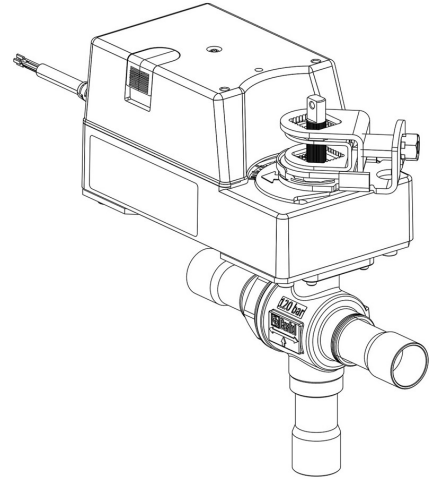

Product Code

6697EM/13A2

3-Ways Motorized Ball Valve CO2

1.5/8" ODS 24V

PS = 130 bar

Product use

Accessories for use with refrigerant R744.

Product details

Part number (1) 6697EM/13A2

Part number (1)

Connections ODS Ø [in.] 1.5/8"

Connections ODS Ø [mm] -

W Ø [mm] -

P/N Actuator 9720/RA2

Torque [Nm] 30

Ball port Ø [mm] 37

Kv [m³/h] 38,5

PS [bar] 130

TS [°C] min. -40

TS [°C] max. +150

Package pcs 1

Notes

(1): including actuator and mounting plate

NB: proportional flow versions available