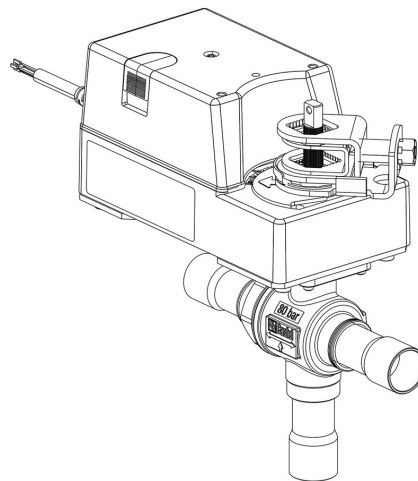

Product Code

6690EM/M42A2

3-Ways Motorized Ball Valve CO2

42mm ODS 24V

PS = 80 bar

Product use

Accessories for use with refrigerant R744.

Product details

Part number (1) 6690EM/M42A2

Part number (1)

Connections ODS Ø [in.] -

Connections ODS Ø [mm] 42

W Ø [mm] -

P/N Actuator 9720/RA2

Torque [Nm] 30

Ball port Ø [mm] 37

Kv [m³/h] 38,5

PS [bar] 80

TS [°C] min. -40

TS [°C] max. +150

Package pcs 1

Notes

(1): including actuator and mounting plate

NB: proportional flow versions available