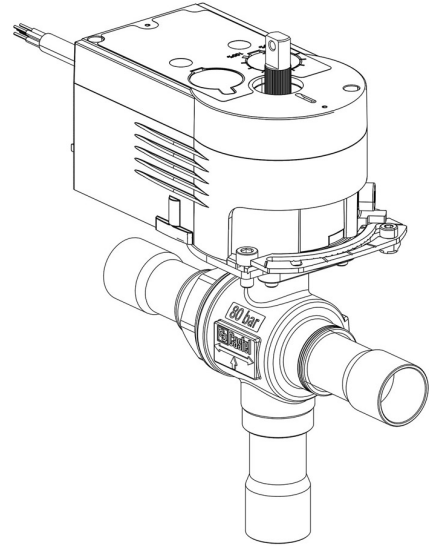

Product Code

**6690EM/9A6**

3-Ways Motorized Ball Valve CO2

1.1/8" ODS 230V

PS = 80 bar

**G O G R E E N**

R744 • NATURAL REFRIGERANT

### Product details

Part number (1) 6690EM/9A6

Part number (1)

Connections ODS Ø [in.] 1.1/8"

Connections ODS Ø [mm] -

W Ø [mm] -

P/N Actuator 9700/RA6

Torque [Nm] 10

Ball port Ø [mm] 24

Kv [m<sup>3</sup>/h] 15,9

PS [bar] 80

TS [°C] min. -40

TS [°C] max. +150

Package pcs 1