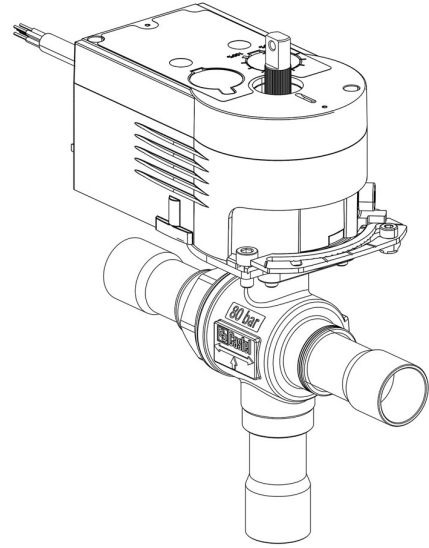

Product Code

6690EM/9A2

3-Ways Motorized Ball Valve CO2

1.1/8" ODS 24V

PS = 80 bar

Product use

Accessories for use with refrigerant R744.

Product details

Part number (1) 6690EM/9A2

Part number (1)

Connections ODS Ø [in.] 1.1/8"

Connections ODS Ø [mm] -

W Ø [mm] -

P/N Actuator 9700/RA2

Torque [Nm] 10

Ball port Ø [mm] 24

Kv [m³/h] 15,9

PS [bar] 80

TS [°C] min. -40

TS [°C] max. +150

Package pcs 1

Notes

(1): including actuator and mounting plate

NB: proportional flow versions available