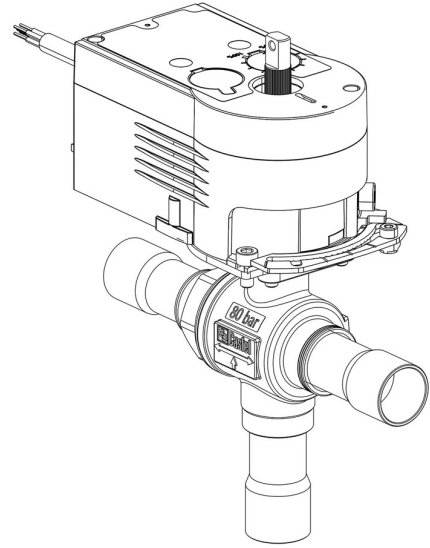

Product Code

6690EM/3A6

3-Ways Motorized Ball Valve-CO2

3/8" ODS - 230V

PS = 80 bar

Product use

Accessories for use with refrigerant R744.

Product details

Part number (1) 6690EM/3A6

Part number (1) NEW

Connections ODS Ø [in.] 3/8"

Connections ODS Ø [mm] -

W Ø [mm] -

P/N Actuator 9700/RA6

Torque [Nm] 10

Ball port Ø [mm] 13,5

(1): including actuator and mounting plate
NB: proportional flow versions available