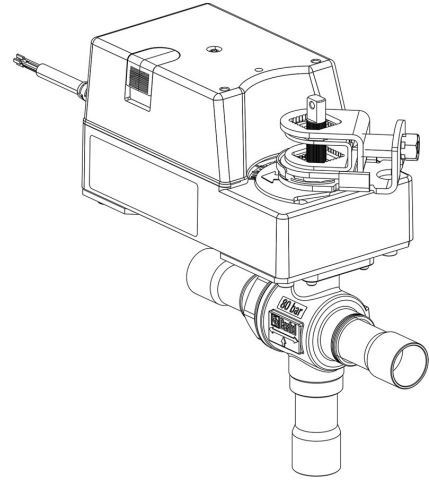

# 6690EM/13A2

3-Ways Motorized Ball Valve CO2

1.5/8" ODS 24V

PS = 80 bar

### Product details

Part number (1) 6690EM/13A2

Part number (1)

Connections ODS Ø [in.] 1.5/8"

Connections ODS Ø [mm] -

W Ø [mm] -

P/N Actuator 9720/RA2

Torque [Nm] 30