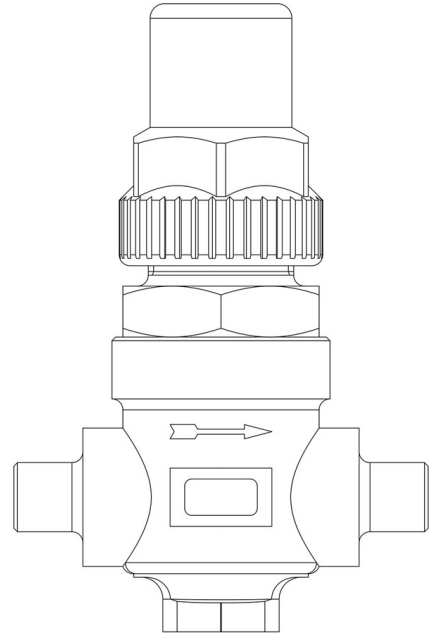

Product Code

6420N/3S3

Capped Valve
3/8"Flare x 3/8"ODS
PS = 50 bar

P  **LYHEDRA**

Product use

Accessories for use with the following ASHRAE 34:2019 refrigerants, Class A1, A2L, or A3:
 HFC (R134A, R32, R404A, R407C, R410A, R507)
 HFO (R1234YF, R1234ZE)
 HFO + HFC (R448A, R449A, R450A, R452A, R452B, R454A, R454B, R454C, R455A, R513A, R515A, R515B)
 HC (R290, R600, R600A, R1270)

Product details

Dibujo	img(6420N_2.jpg)
N° catálogo	6420N/3S3
Conexiones SAE Flare	3/8" - OUT
Conexiones ODS Ø [in.]	3/8" - IN
ODS Ø [mm]	-
Kv [m³/h]	1
PS[bar]	50
TS[°C] min.	-40
TS[°C] max.	+130
Paquete de n° piezas	45