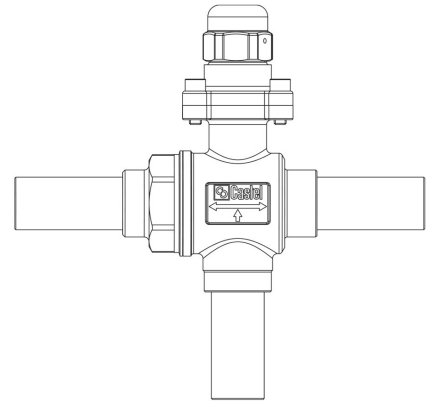

Product Code

**6698E/M42**

3-Ways Manual Ball Valve CO2

42,2mm W

PS = 140 bar

**GO GREEN**

R744 • NATURAL REFRIGERANT