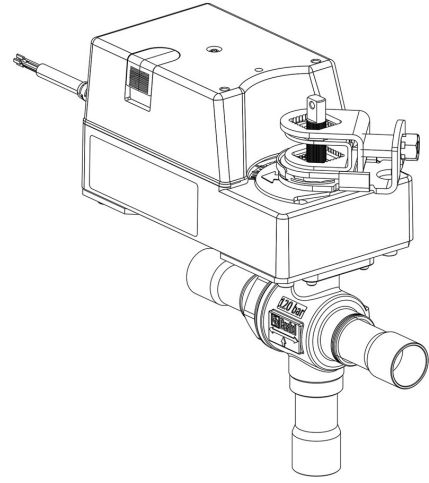

# 6697EM/11A6

3-Ways Motorized Ball Valve CO2

1.3/8" ODS 230V

PS = 130 bar

**G O GREEN**

R744 • NATURAL REFRIGERANT