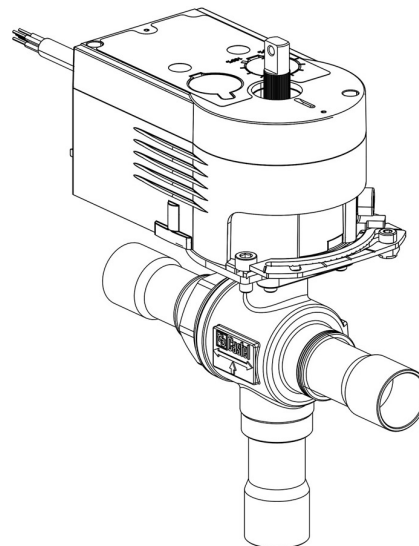

# 6690M/3A2

3-Ways Motorized Ball Valve

3/8" ODS 24V

PS = 45 bar