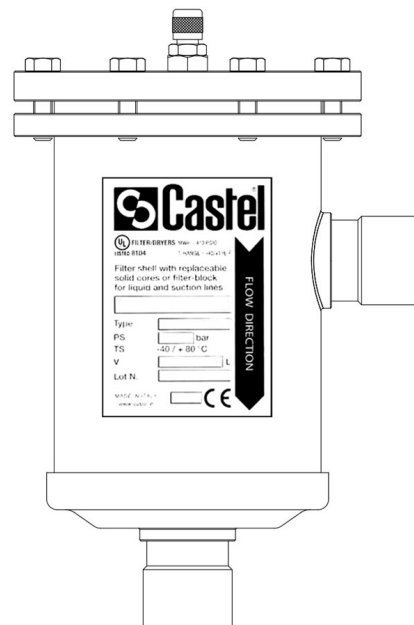

Product Code

**4411/7CF**

Mechanical Filter Shell

7/8"-22mm ODS

PS = 50 bar - 470 PSI

## Product use

Filters for the compressor safety intake line that allow the replacement of the filter element, the so-called cartridge.

Accessories for use with the following ASHRAE 34:2019 refrigerants, Class A1:

## Product details

Dibujo img(4411\_7CF.jpg)

N° catálogo 4411/7CF

Conexiones ODS Ø [in.] 7/8"

Conexiones ODS Ø [mm] 22

W Ø [mm] 26,9

Tipo cartucho 4495/C

Superficie filtrante [cm<sup>2</sup>] 820