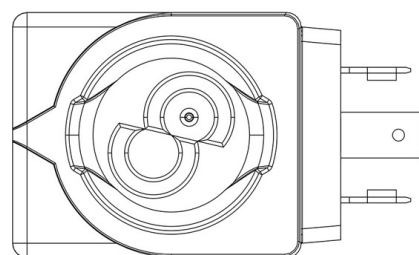

Product Code

9300/RA2

Coil Type HF2
24V 50/60Hz

POLYHEDRA

CLASSIC

Product use

Coils with the new "FAST LOCK" fixing system, series 9300 and 9320, and coils with gear fixing systems, series 9110, 9120 and 9160.

Fast-on connections type DIN 43650/A for coils in series: 9120, 9160, 9300 and 9320; co-moulded cables for series 9110 coils. Protection rating IP65; IP68 for series 9160 coils coupled with series 9155 connectors. Available voltages; 24 VAC - 50/60 Hz, 110 VAC - 50/60 Hz, 220/230 VAC - 50/60 Hz, 240 VAC - 50/60 Hz, 380 VAC - 50/60 Hz, 12 VDC, 24 VDC, 27 VDC, 48 VDC.

Connectors in series 9150, normalized DIN 43650, to wire, with IP65 protection rating. Connectors in series 9900, again normalized DIN 43650, pre-wired with various cable lengths, with IP65 protection rating.

Connectors in series 9155, to wire, with IP65/68 protection rating.

Product details

Dibujo [img(9300_RA2.jpg)](#)

Tipo Bobina HF2

N° catálogo 9300/RA2

N° catálogo

Tensión [V] 24

Frecuencia [Hz] 50/60

Potencia [W] 8

Longitud cable [m] -