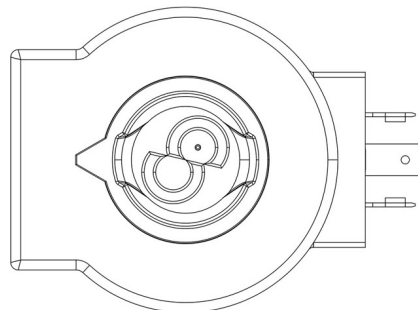

Product Code

9320/RA6

Coil Type HF3
220-230V 50/60Hz

Product use

Coils with the new ?FAST LOCK? fixing system, series 9320, and coils with gear fixing systems, series 9120 and 9121 to be used with normally closed solenoid valves.

Fast-on connections type DIN 43650/A for coils in series 9120 and 9320; co-moulded cables for series 9121 coils.

Available voltages: 220/230 VAC - 50/60 Hz, 12 VDC, 24 VDC, 27 VDC, 48 VDC.

Connectors in series 9150, normalized DIN 43650, to wire, with IP65 protection rating. Connectors in series 9900, again normalized DIN 43650, pre-wired with various cable lengths, with IP65 protection rating.

Longitud cable [m] -

Notes

(1) bobina con repuesto G9150/R97 (anillo amarillo + tornillo negro + OR)