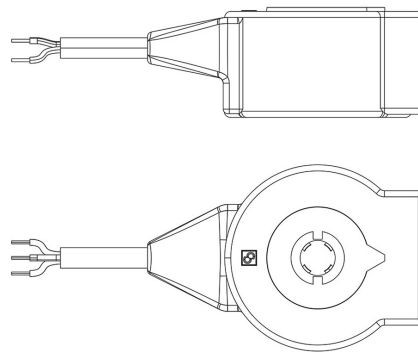

Product Code

9121/RA6

Coil Type CM3
220-230V 50/60Hz

G O G R E E N

R744 • NATURAL REFRIGERANT

Product use

Coils with the new ?FAST LOCK? fixing system, series 9320, and coils with gear fixing systems, series 9120 and 9121 to be used with normally closed solenoid valves.

Fast-on connections type DIN 43650/A for coils in series 9120 and 9320; co-moulded cables for series 9121 coils.

Available voltages: 220/230 VAC - 50/60 Hz, 12 VDC, 24 VDC, 27 VDC, 48 VDC.

Connectors in series 9150, normalized DIN 43650, to wire, with IP65 protection rating. Connectors in series 9900, again normalized DIN 43650, pre-wired with various cable lengths, with IP65 protection rating.