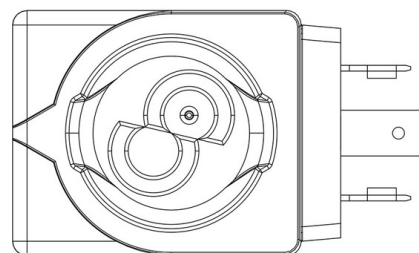

Product Code

9300/RA4

Coil Type HF2
110V 50/60Hz

POLYHEDRA

CLASSIC

Product use

Coils with the new "FAST LOCK" fixing system, series 9300 and 9320, and coils with gear fixing systems, series 9110, 9120 and 9160.

Connectors in series 9150, normalized DIN 43650, to wire, with IP65 protection rating. Connectors in series 9900, again normalized DIN 43650, pre-wired with various cable lengths, with IP65 protection rating.

Potencia [W] 8

Longitud cable [m] -

Notes

- (1) bobina con repuesto G9150/R97 (anillo amarillo + tornillo negro + OR)
- (2) Utilizar exclusivamente con conector rectificador 9150/R45