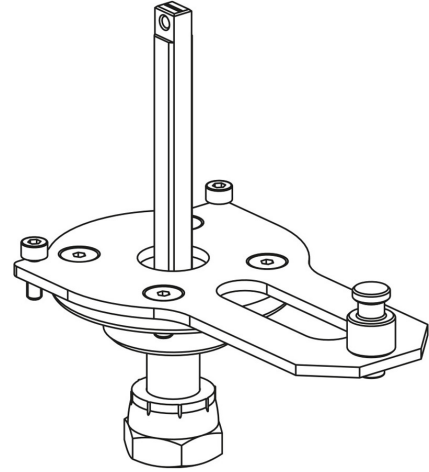

Product Code

9901/X58

Actuator Adapter

-

GO GREEN

STAINLESS STEEL

POLYHEDRA

CLASSIC

Product use

Flanged adapters are made by Castel to couple the actuators to the 2-ways ball valves or manual 3-ways ball valves later allowing the conversion from a manual to a motorized valve.

Product details

Dibujo img(9901_X58.jpg)

N° catálogo 9901/X58

Paquete de n° piezas 1

Notes

ver los acoplamientos indicados en la tabla DIAGRAMA DE ACOPLAMIENTO