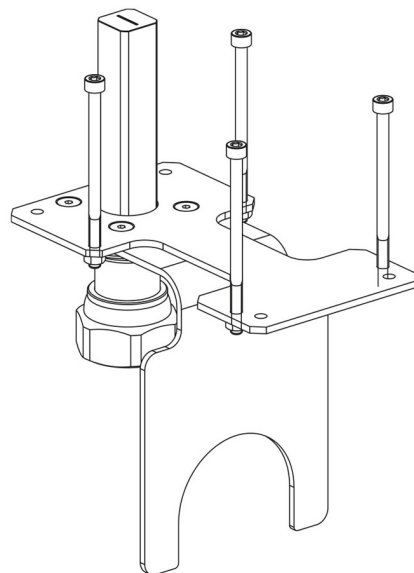

Product Code

9901/X76

Actuator Adapter

GO GREEN

STAINLESS STEEL

POLYHEDRA

CLASSIC

Product use

Flanged adapters are made by Castel to couple the actuators to the 2-ways ball valves or manual 3-ways ball valves later allowing the conversion from a manual to a motorized valve.

Product details

Dibujo

N° catálogo 9901/X76

Paquete de n° piezas 1

Notes

ver los acoplamientos indicados en la tabla DIAGRAMA DE ACOPLAMIENTO