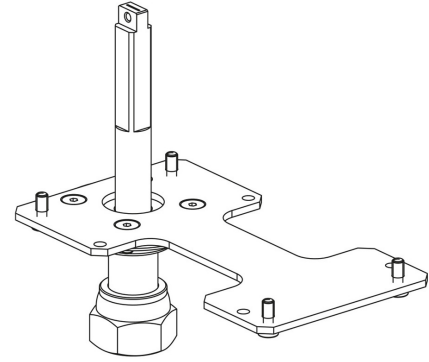

Product Code

9901/X75

Actuator Adapter

G GREEN

STAINLESS STEEL

P LYHEDRA

CL ASSIC

Product use

Flanged adapters are made by Castel to couple the actuators to the 2-ways ball valves or manual 3-ways ball valves later allowing the conversion from a manual to a motorized valve.

Product details

Dibujo img(9901_X75.jpg)

N° catálogo 9901/X75

Paquete de n° piezas 1

Notes

ver los acoplamientos indicados en la tabla DIAGRAMA DE ACOPLAMIENTO