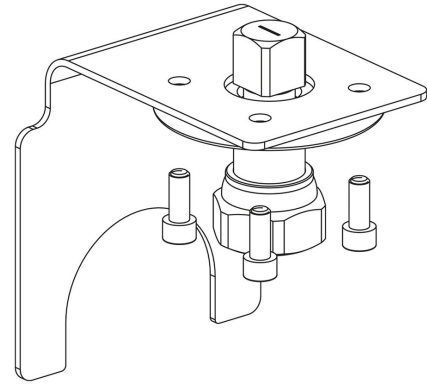

Product Code

9901/X72

Actuator Adapter

POLYHEDRA

CLASSIC

Product use

Flanged adapters are made by Castel to couple the actuators to the 2-ways ball valves or manual 3-ways ball valves later allowing the conversion from a manual to a motorized valve.

Product details

Dibujo 

N° catálogo 9901/X72

Paquete de n° piezas 1

Notes

ver los acoplamientos indicados en la tabla DIAGRAMA DE ACOPLAMIENTO