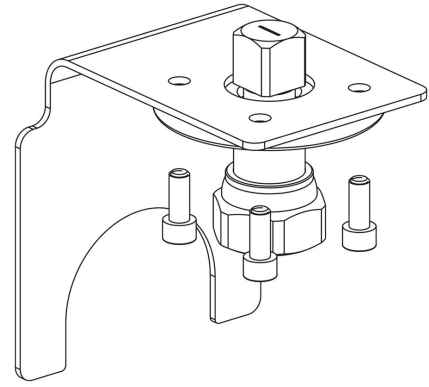

Product Code

9901/X71

Actuator Adapter

POLYHEDRA

CLASSIC

Product use

Flanged adapters are made by Castel to couple the actuators to the 2-ways ball valves or manual 3-ways ball valves later allowing the conversion from a manual to a motorized valve.

Product details

Dibujo img(9901_X70.jpg)

N° catálogo 9901/X71

Paquete de n° piezas 1

Notes

ver los acoplamientos indicados en la tabla DIAGRAMA DE ACOPLAMIENTO