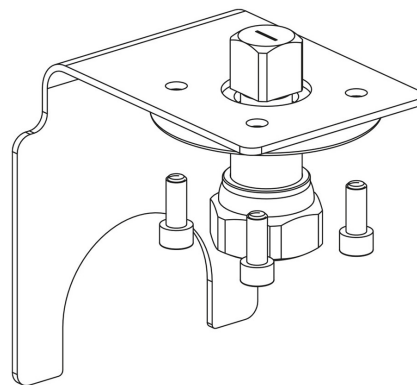

Product Code

**9901/X70**

Actuator Adapter

POLYHEDRA

CLASSIC

## Product use

Flanged adapters are made by Castel to couple the actuators to the 2-ways ball valves or manual 3-ways ball valves later allowing the conversion from a manual to a motorized valve.