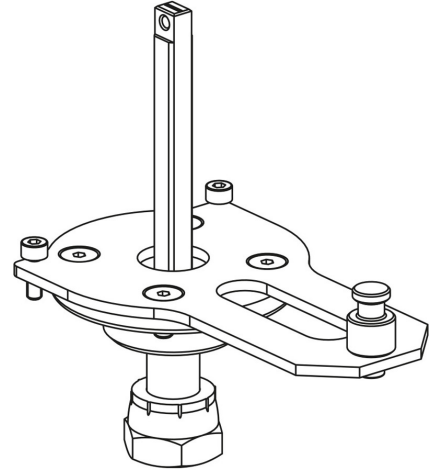

Product Code

9901/X60

Actuator Adapter

-

GO GREEN

STAINLESS STEEL

POLYHEDRA

CLASSIC

Product use

Flanged adapters are made by Castel to couple the actuators to the 2-ways ball valves or manual 3-ways ball valves later allowing the conversion from a manual to a motorized valve.

Product details

Dibujo [img\(9901_X58.jpg\)](#)

N° catálogo 9901/X60

Paquete de n° piezas 1

Notes

ver los acoplamientos indicados en la tabla DIAGRAMA DE ACOPLAMIENTO