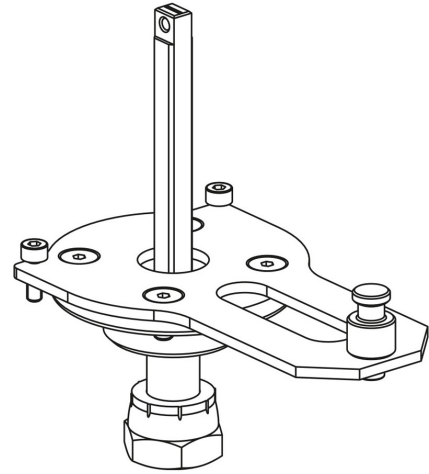

Product Code

9901/X58

Actuator Adapter

-

GO GREEN

STAINLESS STEEL

POLYHEDRA

CLASSIC

Product use

Flanged adapters are made by Castel to couple the actuators to the 2-ways ball valves or manual 3-ways ball valves later allowing the conversion from a manual to a motorized valve.

Product details

Dibujo [img\(9901_X58.jpg\)](#)

N° catálogo 9901/X58

Paquete de n° piezas 1

Notes

ver los acoplamientos indicados en la tabla DIAGRAMA DE ACOPLAMIENTO