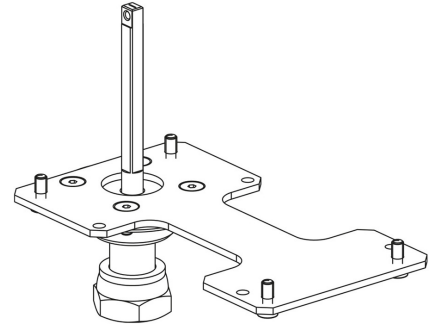

Product Code

**9901/X57**

Actuator Adapter

GO GREEN

STAINLESS STEEL

POLYHEDRA

CLASSIC

## Product use

Flanged adapters are made by Castel to couple the actuators to the 2-ways ball valves or manual 3-ways ball valves later allowing the conversion from a manual to a motorized valve.

## Product details

Dibujo img(9901\_X57.jpg)

N° catálogo 9901/X57

Paquete de n° piezas 1