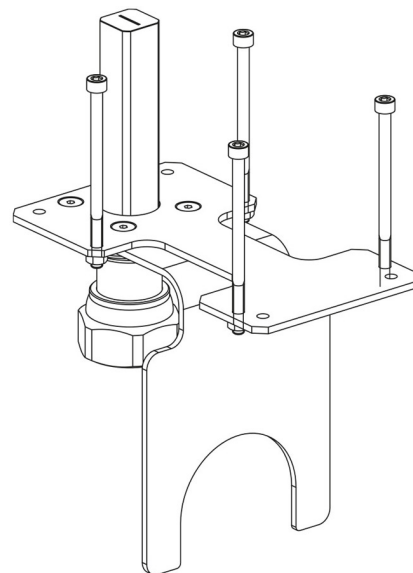

Product Code

9901/X76

Actuator Adapter

GO GREEN

STAINLESS STEEL

POLYHEDRA

CLASSIC

Product use

Flanged adapters are made by Castel to couple the actuators to the 2-ways ball valves or manual 3-ways ball valves later allowing the conversion from a manual to a motorized valve.

Product details

Confezione n° pz 1