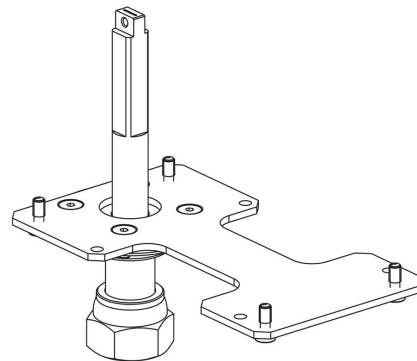

Product Code

9901/X75

Actuator Adapter

-

G GREEN

STAINLESS STEEL

P LYHEDRA

CL ASSIC

Product use

Flanged adapters are made by Castel to couple the actuators to the 2-ways ball valves or manual 3-ways ball valves later allowing the conversion from a manual to a motorized valve.

Product details