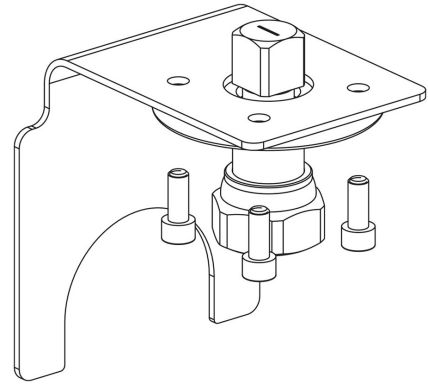

Product Code

**9901/X72**

Actuator Adapter

POLYHEDRA

CLASSIC

## Product use

Flanged adapters are made by Castel to couple the actuators to the 2-ways ball valves or manual 3-ways ball valves later allowing the conversion from a manual to a motorized valve.