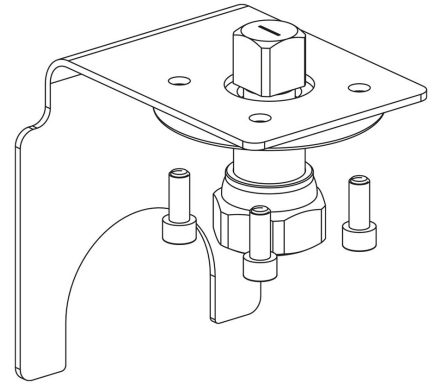

Product Code

9901/X71

Actuator Adapter

POLYHEDRA

CLASSIC

Product use

Flanged adapters are made by Castel to couple the actuators to the 2-ways ball valves or manual 3-ways ball valves later allowing the conversion from a manual to a motorized valve.

Product details

Confezione n° pz 1

Notes

vedere gli accoppiamenti indicati nella tabella SCHEMA ACCOPPIAMENTI