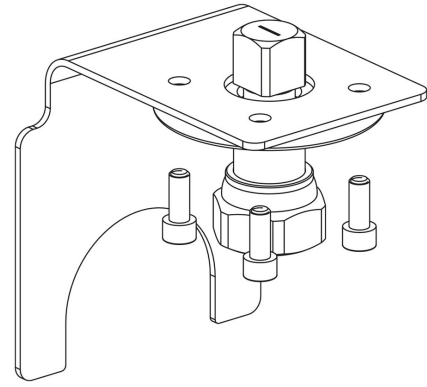

Product Code

**9901/X70**

Actuator Adapter

POLYHEDRA

CLASSIC

## Product use

Flanged adapters are made by Castel to couple the actuators to the 2-ways ball valves or manual 3-ways ball valves later allowing the conversion from a manual to a motorized valve.