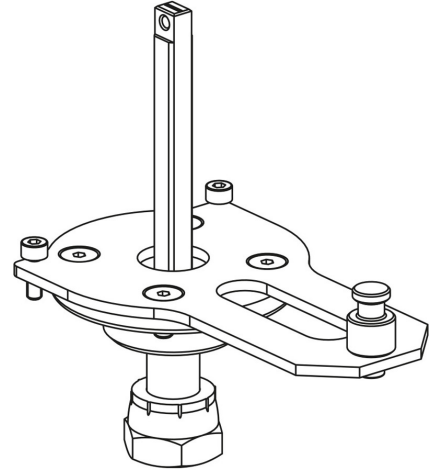

Product Code

9901/X60

Actuator Adapter

-

GO GREEN

STAINLESS STEEL

POLYHEDRA

CLASSIC

Product use

Flanged adapters are made by Castel to couple the actuators to the 2-ways ball valves or manual 3-ways ball valves later allowing the conversion from a manual to a motorized valve.

Product details