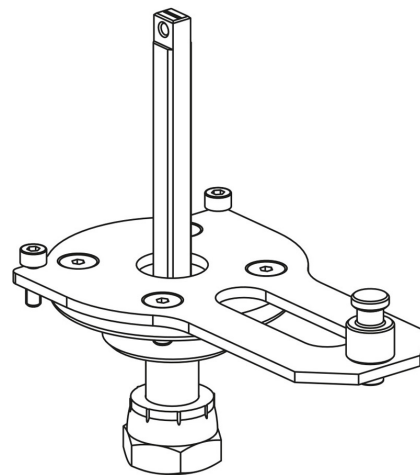

Product Code

9901/X58

Actuator Adapter

-

GO GREEN

STABILITÀ. MATURITÀ. DECISIONE.

POLYHEDRA

CLASSIC

Product use

Flanged adapters are made by Castel to couple the actuators to the 2-ways ball valves or manual 3-ways ball valves later allowing the conversion from a manual to a motorized valve.

Product details