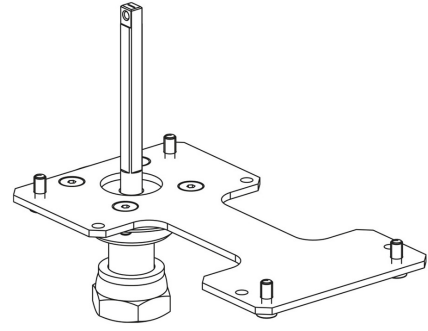

Product Code

9901/X57

Actuator Adapter

GO GREEN

STAINLESS STEEL

POLYHEDRA

CLASSIC

Product use

Flanged adapters are made by Castel to couple the actuators to the 2-ways ball valves or manual 3-ways ball valves later allowing the conversion from a manual to a motorized valve.

Product details

Confezione n° pz 1