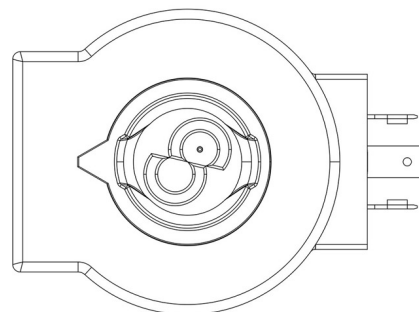

Product Code

9320/RA6

Coil Type HF3
220-230V 50/60Hz

Product use

Coils with the new ?FAST LOCK? fixing system, series 9320, and coils with gear fixing systems, series 9120 and 9121 to be used with normally closed solenoid valves.

Fast-on connections type DIN 43650/A for coils in series 9120 and 9320; co-moulded cables for series 9121 coils.

Available voltages: 220/230 VAC - 50/60 Hz, 12 VDC, 24 VDC, 27 VDC, 48 VDC.

Connectors in series 9150, normalized DIN 43650, to wire, with IP65 protection rating. Connectors in series 9900, again normalized DIN 43650, pre-wired with various cable lengths, with IP65 protection rating.

Product details

Tipo Bobina	HF3
Tensione [V]	220/230
Frequenza [Hz]	50/60
Potenza [W]	12
Lunghezza cavo [m]	-
Confezione n° pz	18

Notes

(1): bobina dotata di ricambio G9150/R97 (ghiera gialla + vite nera + OR)