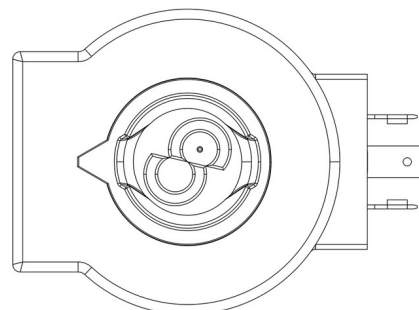

Product Code

9320/RA6

Coil Type HF3
220-230V 50/60Hz

Product use

Coils with the new ?FAST LOCK? fixing system, series 9300 and 9320, and coils with gear fixing systems, series 9110, 9120 and 9160.

Fast-on connections type DIN 43650/A for coils in series: 9120, 9160, 9300 and 9320; co-moulded cables for series 9110 coils. Protection rating IP65; IP68 for series 9160 coils coupled with series 9155 connectors.

Connectors in series 9155, to wire, with IP65/68 protection rating.

Product details

Tipo Bobina	HF3
Tensione [V]	220/230
Frequenza [Hz]	50/60
Potenza [W]	12
Lunghezza cavo [m]	-
Confezione n° pz	18

Notes