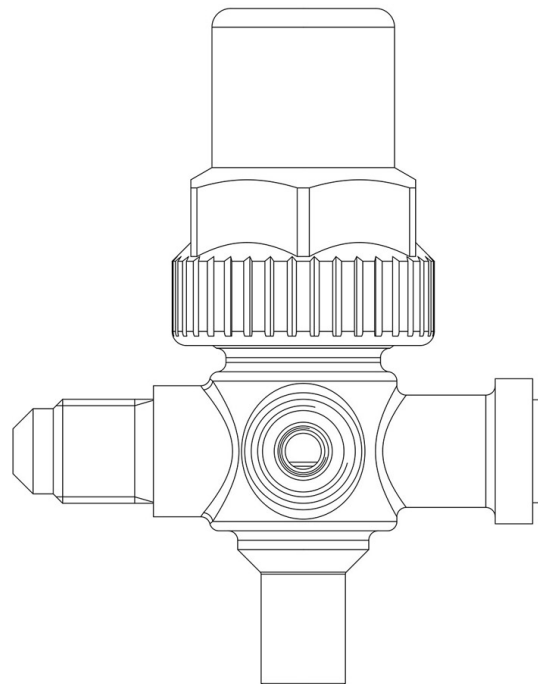

Product Code

6072/24M12

Three Ways Hermetic Valve SX
1/2"Flarex12mm ODS
PS = 45 bar

CLASSIC

Product use

Accessories for use with the following ASHRAE 34:2019 refrigerants, Class A1:

HCFC (R22)

HFC (R134a, R404A, R407C, R410A, R507)

HFO (R1234ze)

HFO + HFC (R448A, R449A, R450A, R452A, R513A, R515A, R515B)

Product Details

Access fitting SAE Flare 1/4"

Connections SAE Flare Ø [in.] 1/2"

Connections SAE Flare Ø [mm] -

ODS Ø [in.] -

ODS Ø [mm] 12