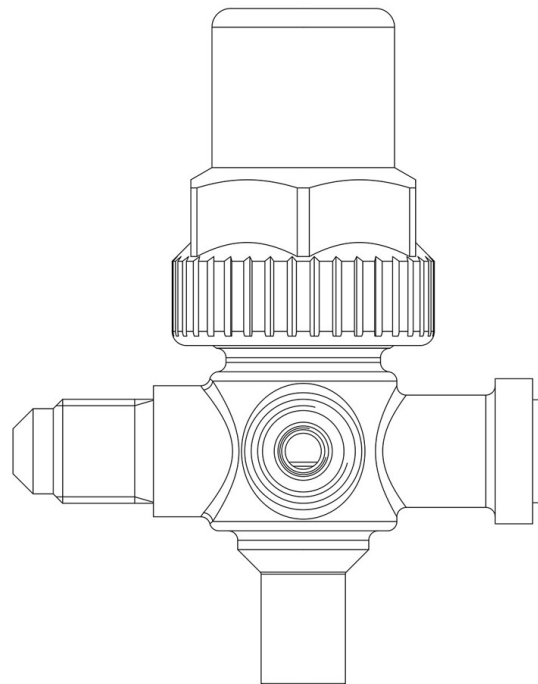

## Product Code

# 6072/22M6

Three Ways Hermetic Valve SX  
1/4"Flarex6mm ODS<br>PS = 45 bar

CLASSIC

### Product Details

Access fitting SAE Flare 1/4"

Connections SAE Flare Ø [in.] 1/4"

Connections SAE Flare Ø [mm] -

ODS Ø [in.] -

ODS Ø [mm] 6

Kv[m<sup>3</sup>/h] 0,46

PS[bar] 45