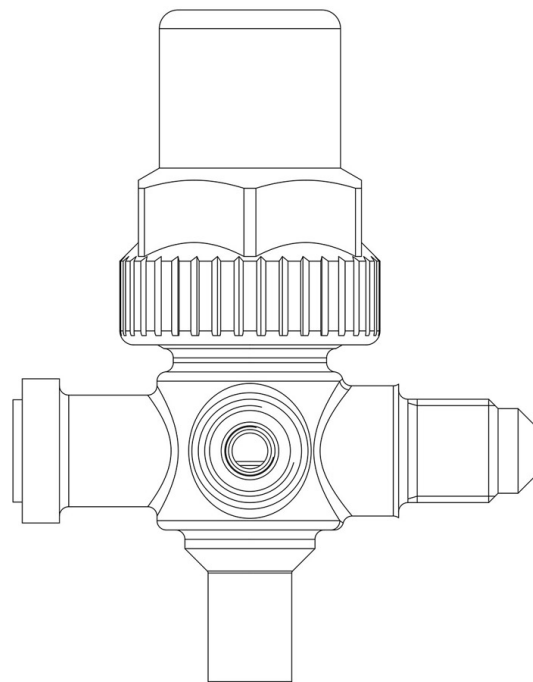

## Product Code

# 6062/22M6

Three Ways Hermetic Valve DX  
1/4"Flarex6mm ODS  
PS = 45 bar

CLASSIC

### Product Details

Access fitting SAE Flare 1/4"

Connections SAE Flare Ø [in.] 1/4"

Connections SAE Flare Ø [mm] -

ODS Ø [in.] -

ODS Ø [mm] 6

Kv[m<sup>3</sup>/h] 0,46

PS[bar] 45