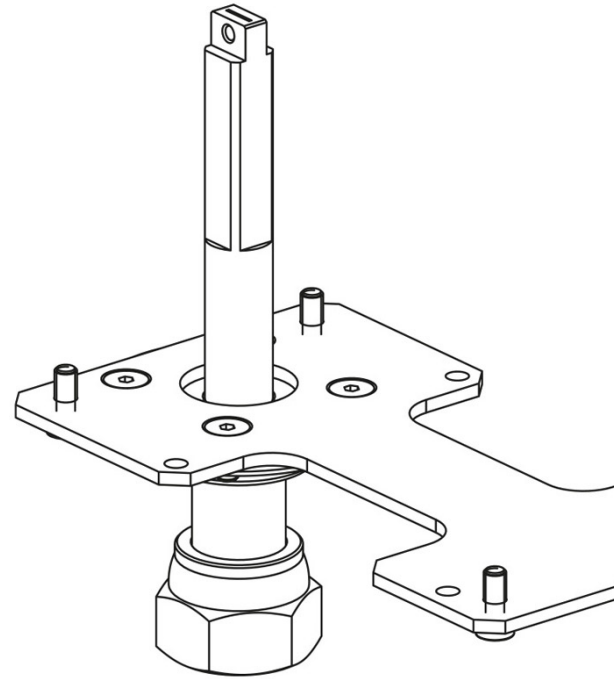

Product Code

**9901/X75**

Actuator Adapter

-

## Product use

Flanged adapters are made by Castel to couple the actuators to the 2-ways ball valves or manual 3-ways ball valves later allowing the conversion from a manual to a motorized valve.