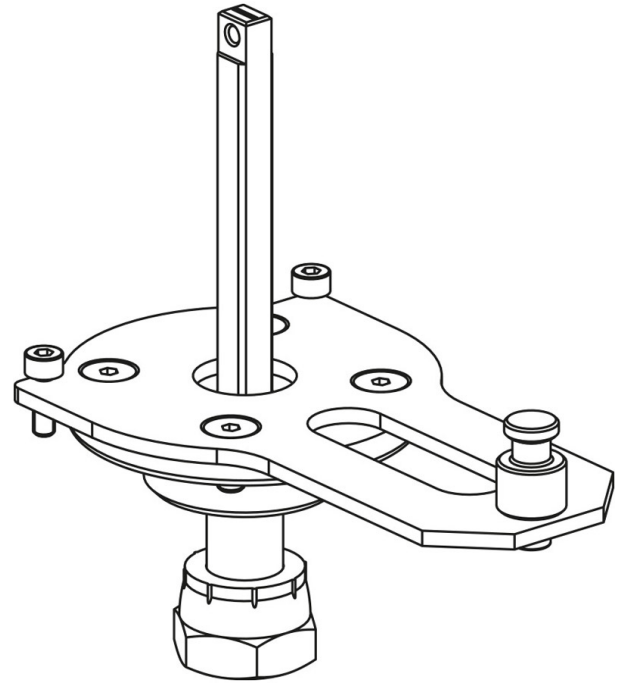

Product Code

9901/X58

Actuator Adapter

-

Product use

Flanged adapters are made by Castel to couple the actuators to the 2-ways ball valves or manual 3-ways ball valves later allowing the conversion from a manual to a motorized valve.

Product Details

Package Pcs. 1

Notes where expressly stated

see the couplings indicated in the COUPLING SCHEME table