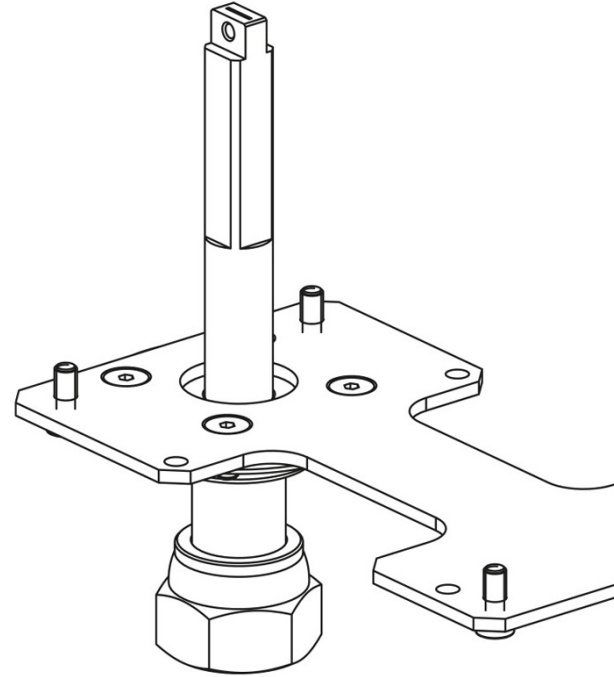

Product Code

**9901/X75**

Actuator Adapter

-

### Product use

Flanged adapters are made by Castel to couple the actuators to the 2-ways ball valves or manual 3-ways ball valves later allowing the conversion from a manual to a motorized valve.