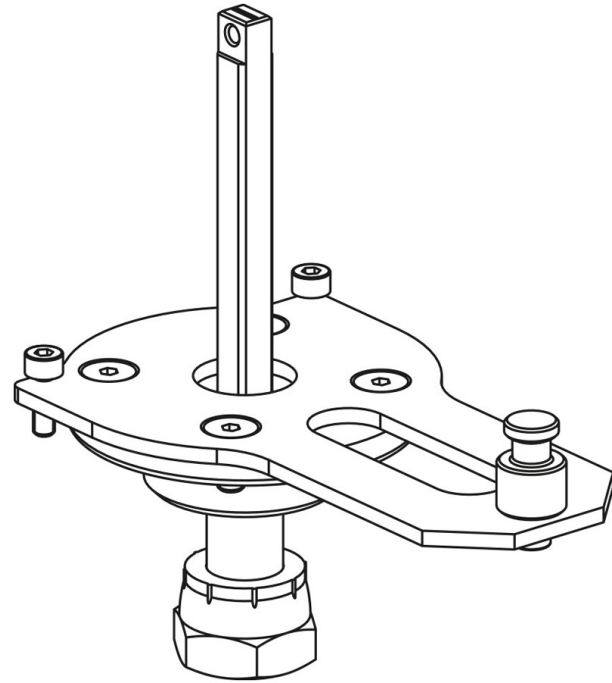

Product Code

**9901/X58**

Actuator Adapter

-

### Product use

Flanged adapters are made by Castel to couple the actuators to the 2-ways ball valves or manual 3-ways ball valves later allowing the conversion from a manual to a motorized valve.

### Product Details

**Package Pcs.** 1