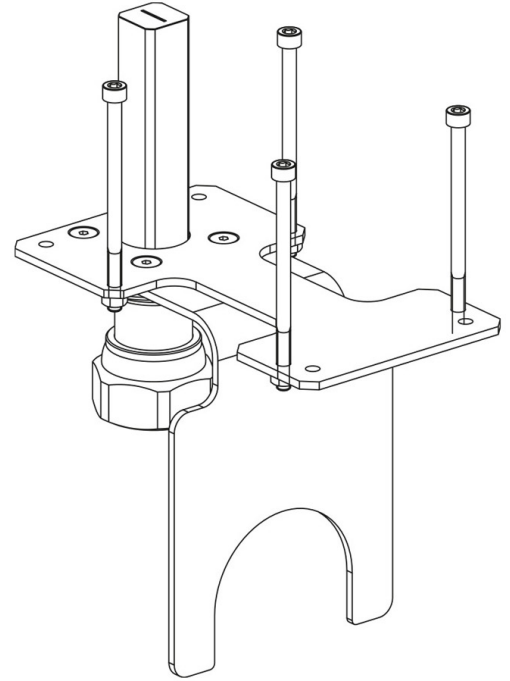

Product Code

**9901/X76**

Actuator Adapter

GO GREEN

STAINLESS STEEL

POLYHEDRA

CLASSIC

## Product use

Flanged adapters are made by Castel to couple the actuators to the 2-ways ball valves or manual 3-ways ball valves later allowing the conversion from a manual to a motorized valve.