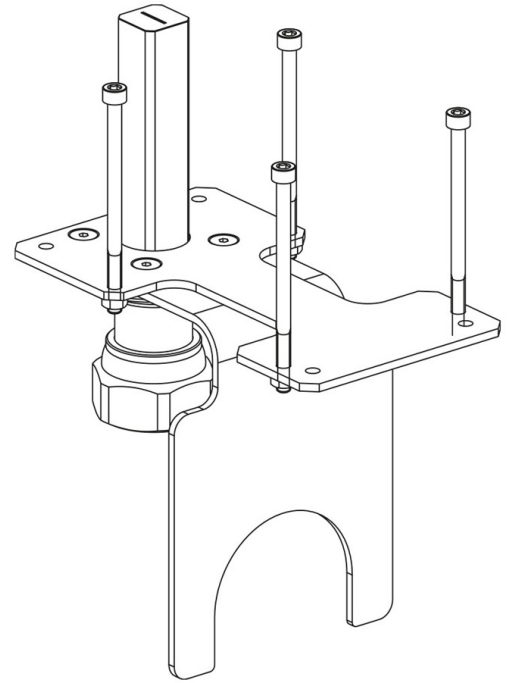

Product Code

**9901/X76**

Actuator Adapter

GO GREEN

STAINLESS STEEL

POLYHEDRA

CLASSIC

## Product use

Flanged adapters are made by Castel to couple the actuators to the 2-ways ball valves or manual 3-ways ball valves later allowing the conversion from a manual to a motorized valve.