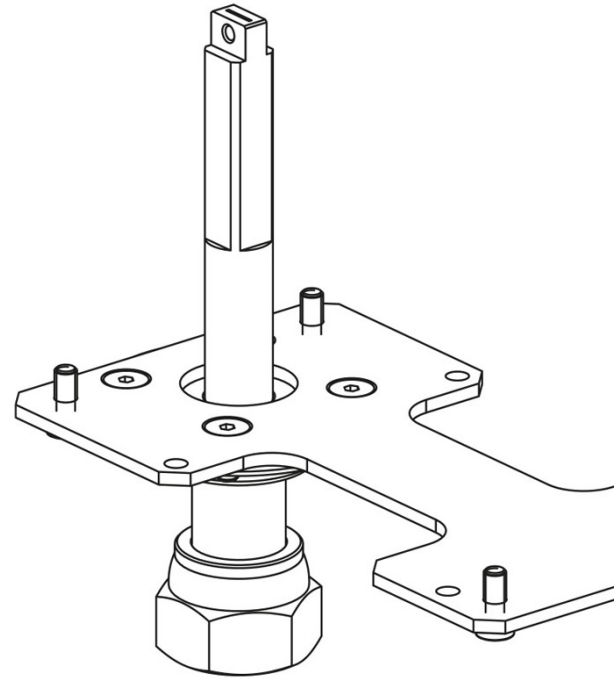

Product Code

**9901/X75**

Actuator Adapter

-

### Product use

Flanged adapters are made by Castel to couple the actuators to the 2-ways ball valves or manual 3-ways ball valves later allowing the conversion from a manual to a motorized valve.