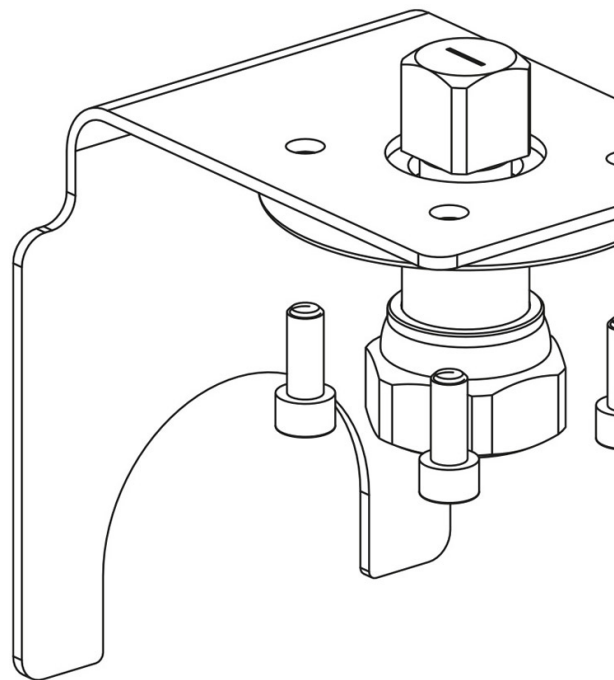

Product Code

**9901/X72**

Actuator Adapter

-

POLYHEDRA

CLASSIC

## Product use

Flanged adapters are made by Castel to couple the actuators to the 2-ways ball valves or manual 3-ways ball valves later allowing the conversion from a manual to a motorized valve.