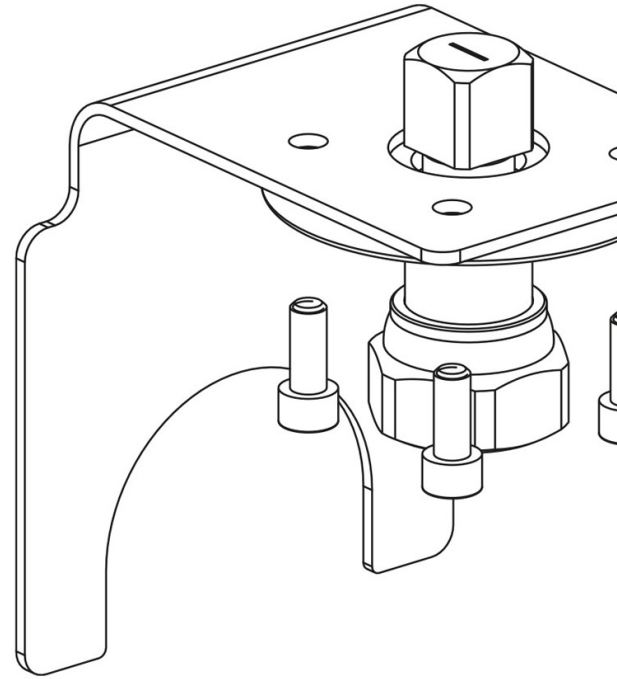

Product Code

**9901/X71**

Actuator Adapter

-

POLYHEDRA

CLASSIC

## Product use

Flanged adapters are made by Castel to couple the actuators to the 2-ways ball valves or manual 3-ways ball valves later allowing the conversion from a manual to a motorized valve.