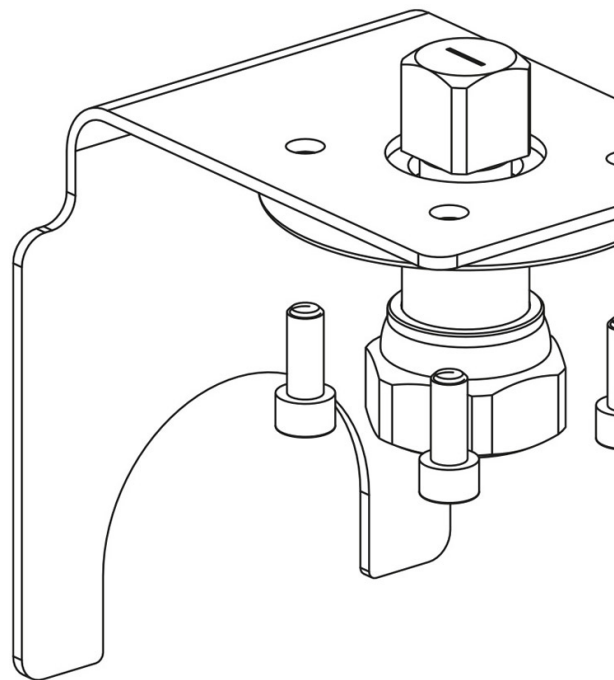

Product Code

**9901/X71**

Actuator Adapter

-

POLYHEDRA

CLASSIC

## Product use

Flanged adapters are made by Castel to couple the actuators to the 2-ways ball valves or manual 3-ways ball valves later allowing the conversion from a manual to a motorized valve.