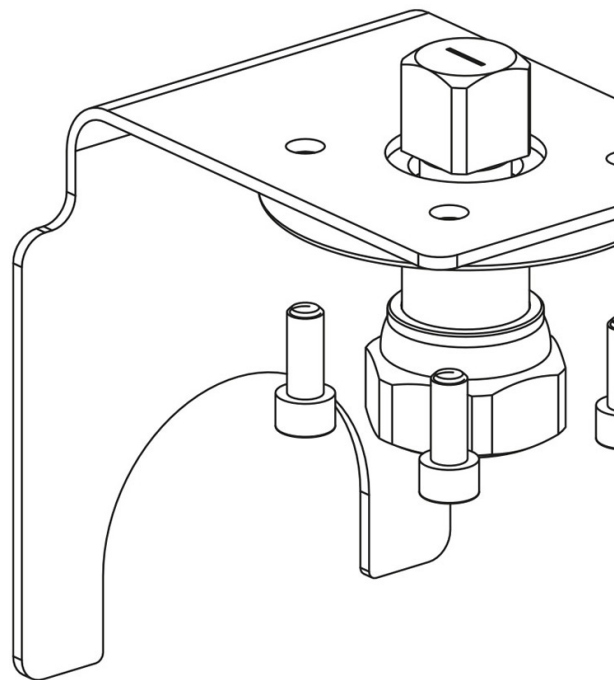

Product Code

**9901/X70**

Actuator Adapter

-

POLYHEDRA

CLASSIC

## Product use

Flanged adapters are made by Castel to couple the actuators to the 2-ways ball valves or manual 3-ways ball valves later allowing the conversion from a manual to a motorized valve.