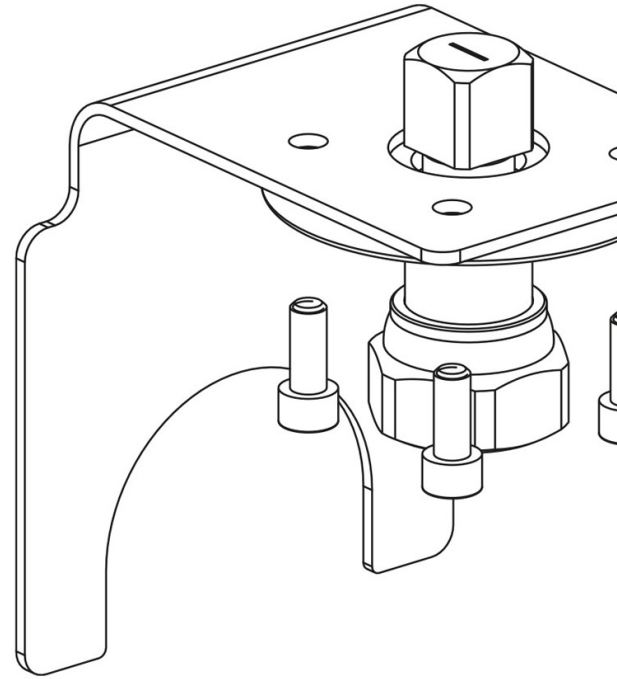

Product Code

9901/X70

Actuator Adapter

-

POLYHEDRA

CLASSIC

Product use

Flanged adapters are made by Castel to couple the actuators to the 2-ways ball valves or manual 3-ways ball valves later allowing the conversion from a manual to a motorized valve.

Product Details

Package Pcs. 1

Notes where expressly stated

see the couplings indicated in the COUPLING SCHEME table